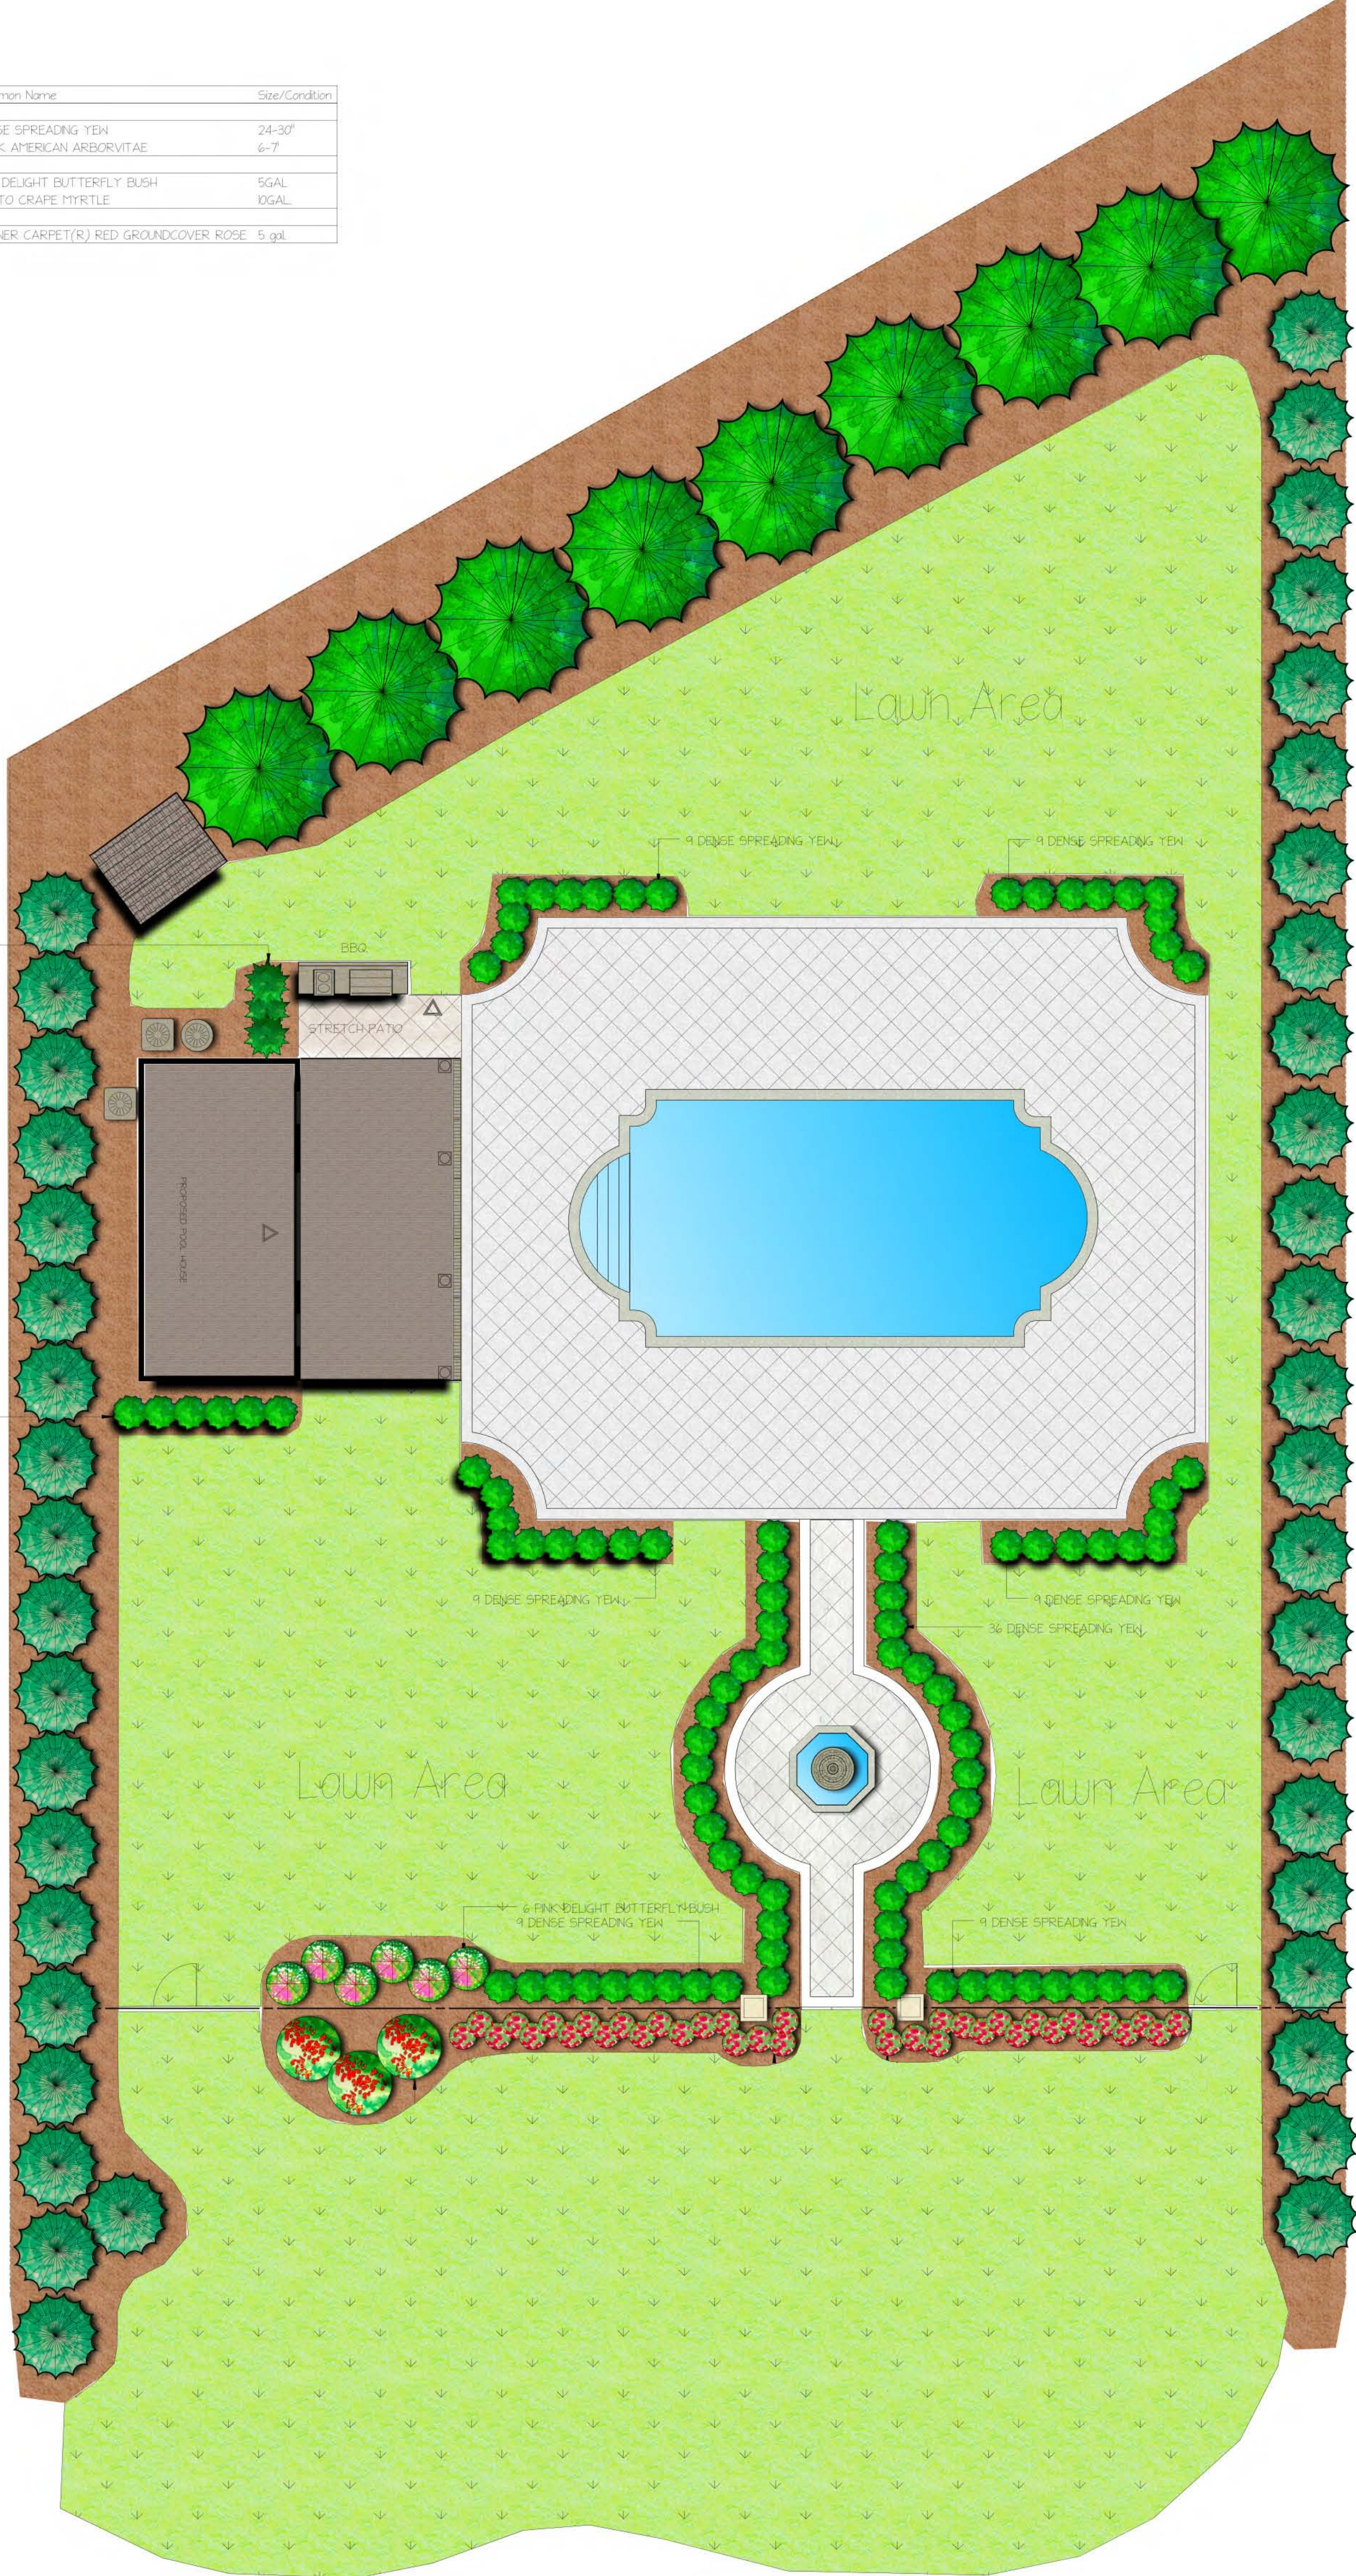

Qty	Botanical Name	Common Name	Size/Condition
Trees			
96	<i>Taxus x media 'Densiformis'</i>	DENSE SPREADING YEW	24-30"
3	<i>Thuja occidentalis 'Nigra'</i>	DARK AMERICAN ARBORVITAE	6-7'
Shrubs			
6	<i>Buddleja davidii 'Pink Delight'</i>	PINK DELIGHT BUTTERFLY BUSH	5 GAL
3	<i>Lagerstroemia indica 'Toto'</i>	TOTO GRAPE MYRTLE	10 GAL
Roses			
37	<i>Rosa x Noone' Plant Patent No. 1308</i>	FLOHER CARPET(R) RED GROUNDCOVER ROSE	5 gal.

3 DARK AMERICAN ARBORVITAE

6 DENSE SPREADING YEW

Scale 1"=8'-0"

NEWITZ RESIDENCE
16 Legends Circle
Melville New York

GENTILE LANDSCAPING INC. 631-420-0779
86 Pinelawn Road
Melville New York 11747
ARTISTS AND ARTISANS OF THE LAND